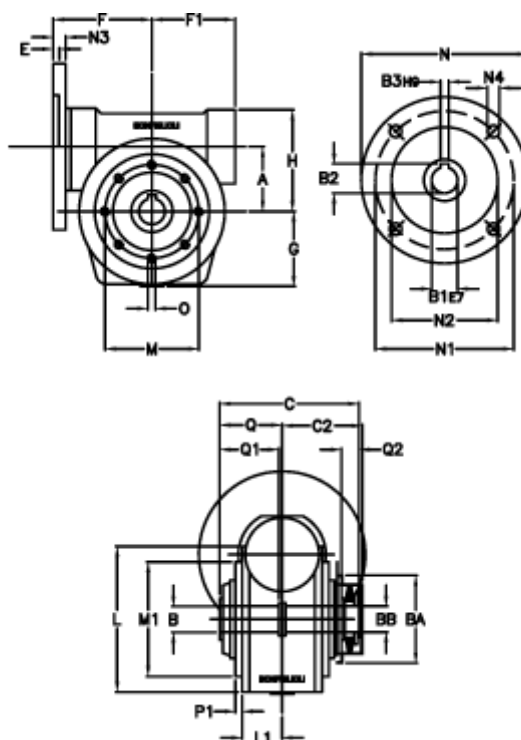

Article number: 390204900773316

Description: Worm Gear with Torque Limiter
VF 49-L1-P-7 P80B14

Measures

a = 49.50	C2 = 63,5	L1 = 36.8	O = M6x8
B = 25	Description = VF 49P-xx-80B14	m = 94	P1 = 2.5
B1 E7 = 19	E = 3.0	M1 = 68	Q = 51.0
B2 = 21.8	F = 70	N = 120	Q1 = 41
B3 H9 = 6	F1 = 63	N1 = 100	Q2 = 15
BA = 63	g = 56	N2 = 80	
BB H7 = 14	H = 80.0	N3 = 10.0	
C = 105	L = 107.5	N4 = 7	